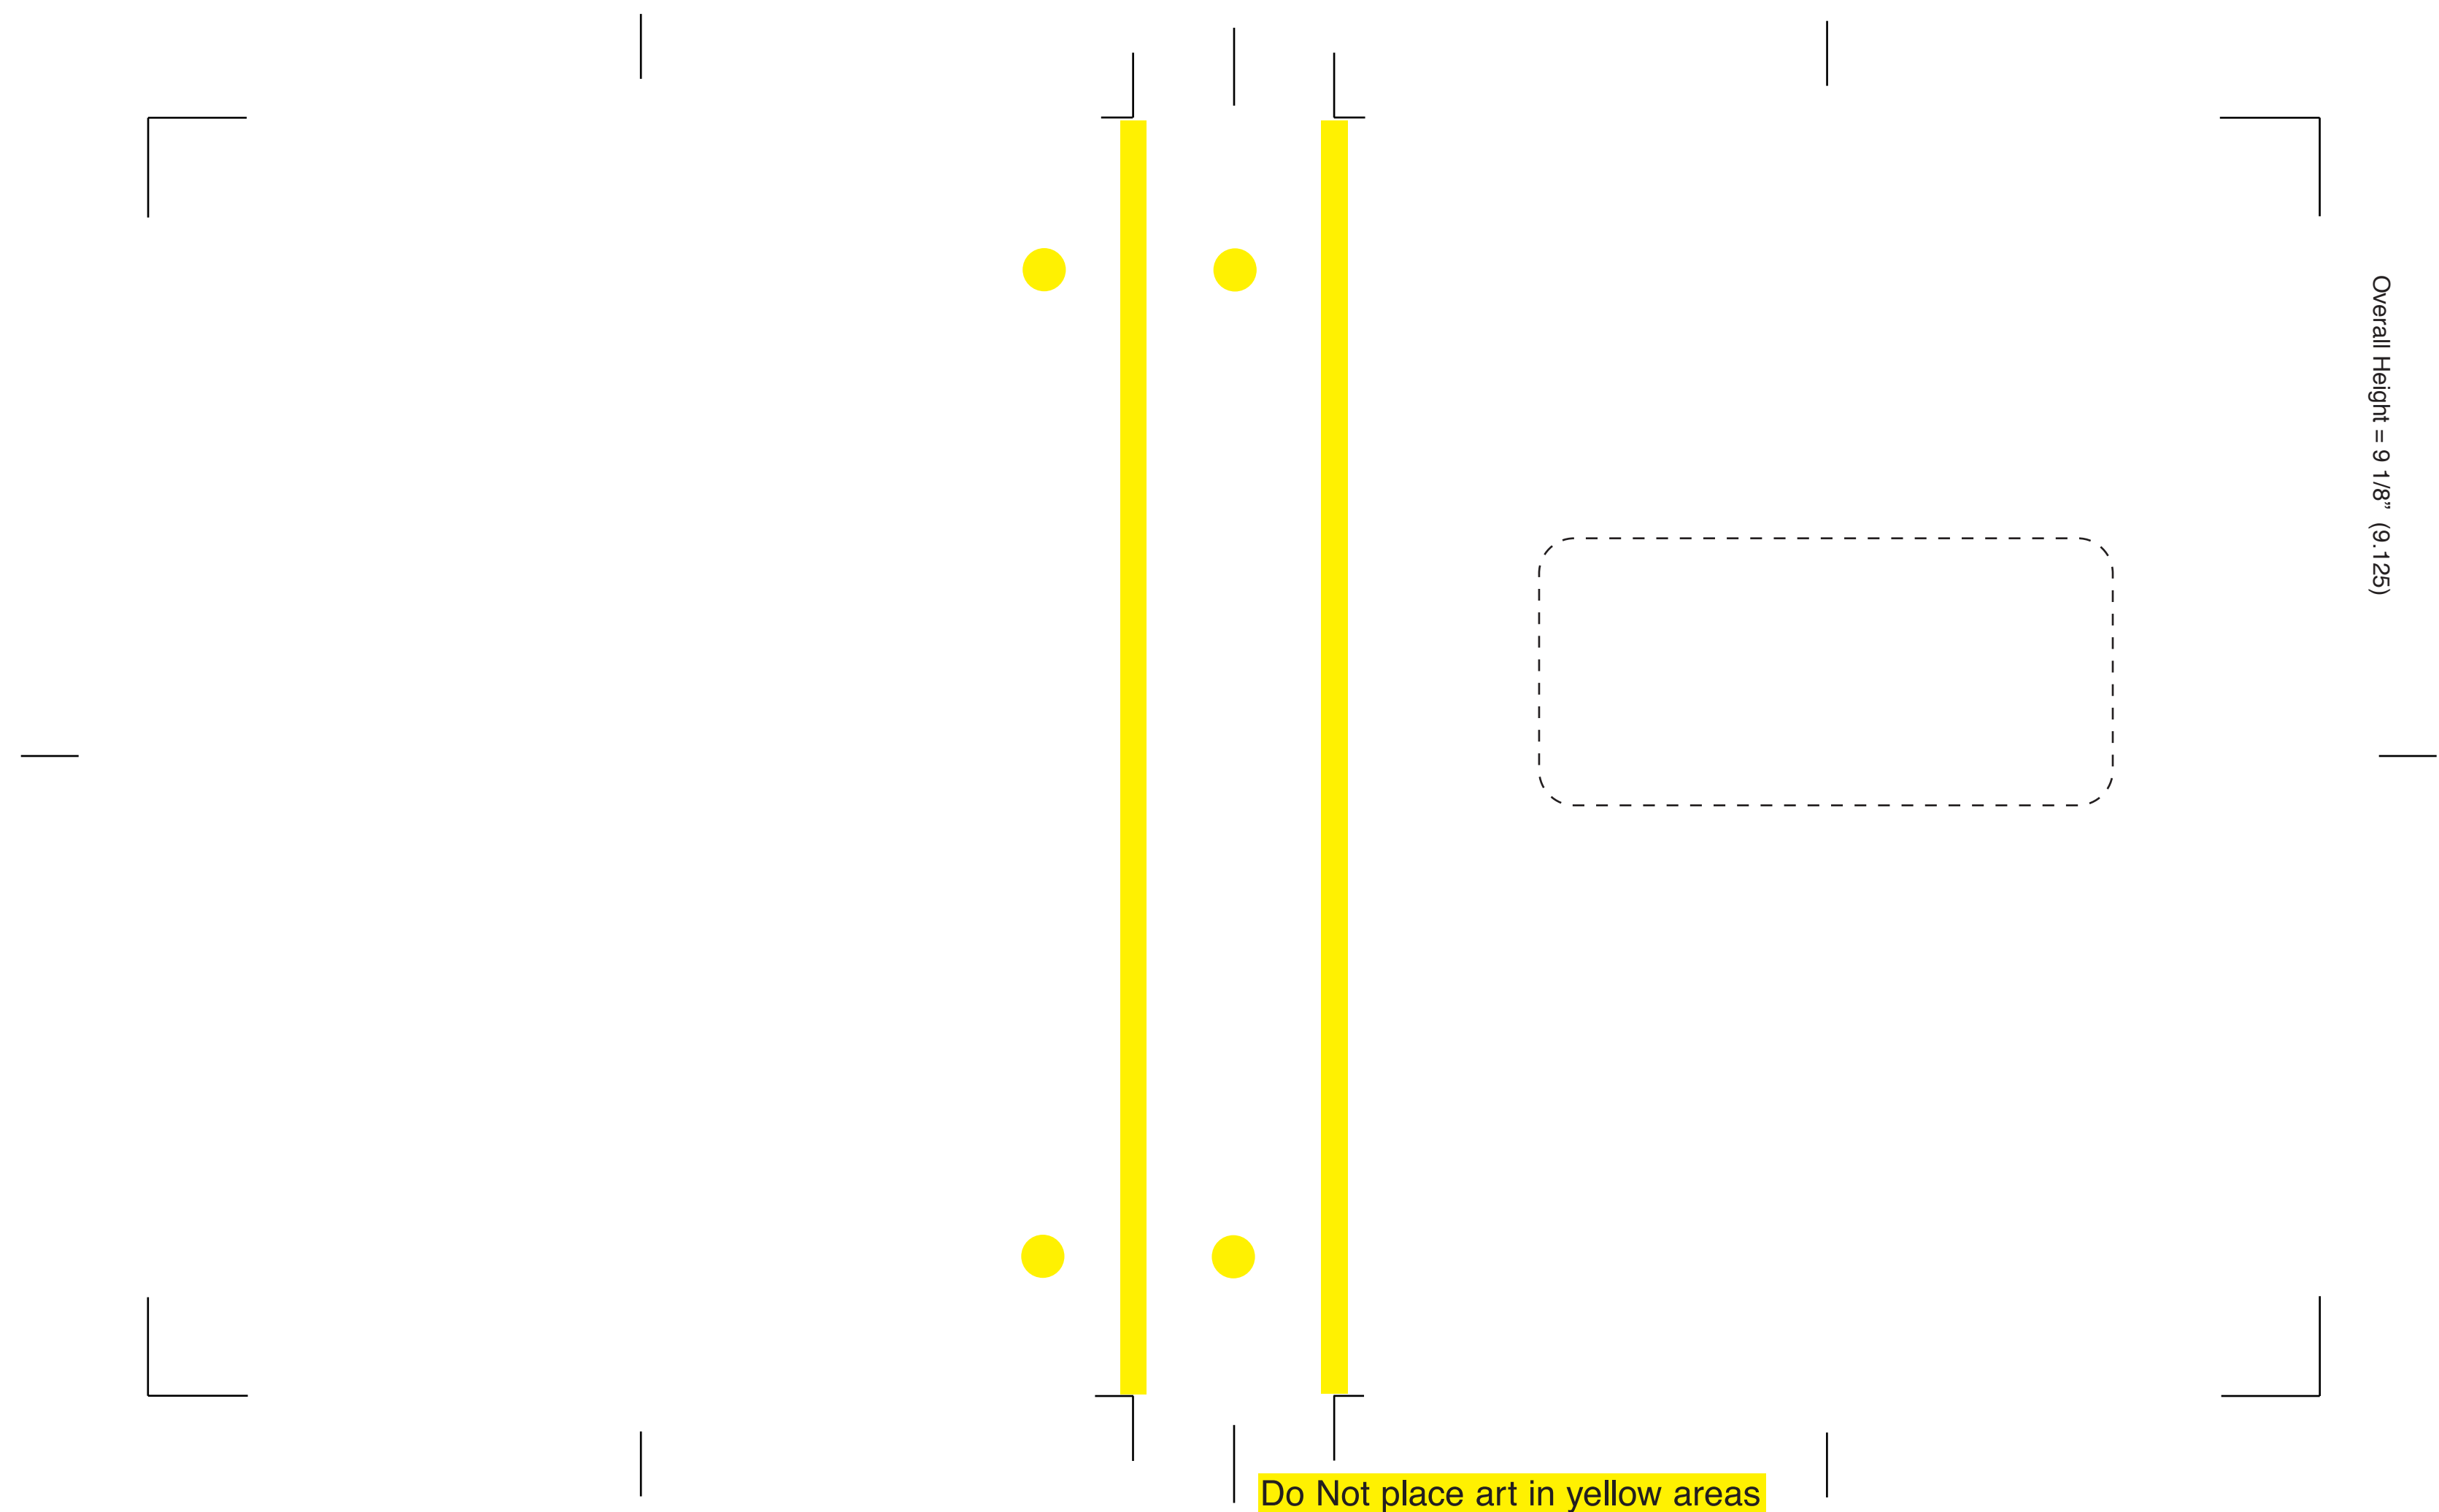

1" Poly Binder-Round Ring
Sheet size = 8.5" x 5.5" + .5"

Back Cover = 7 1/32" (7.0312)

Spine = 1 7/16" (1.4375)

Overall Width = 15 1/12" (15.4375)

Overall Height = 9 1/8" (9.125)

Do Not place art in yellow areas