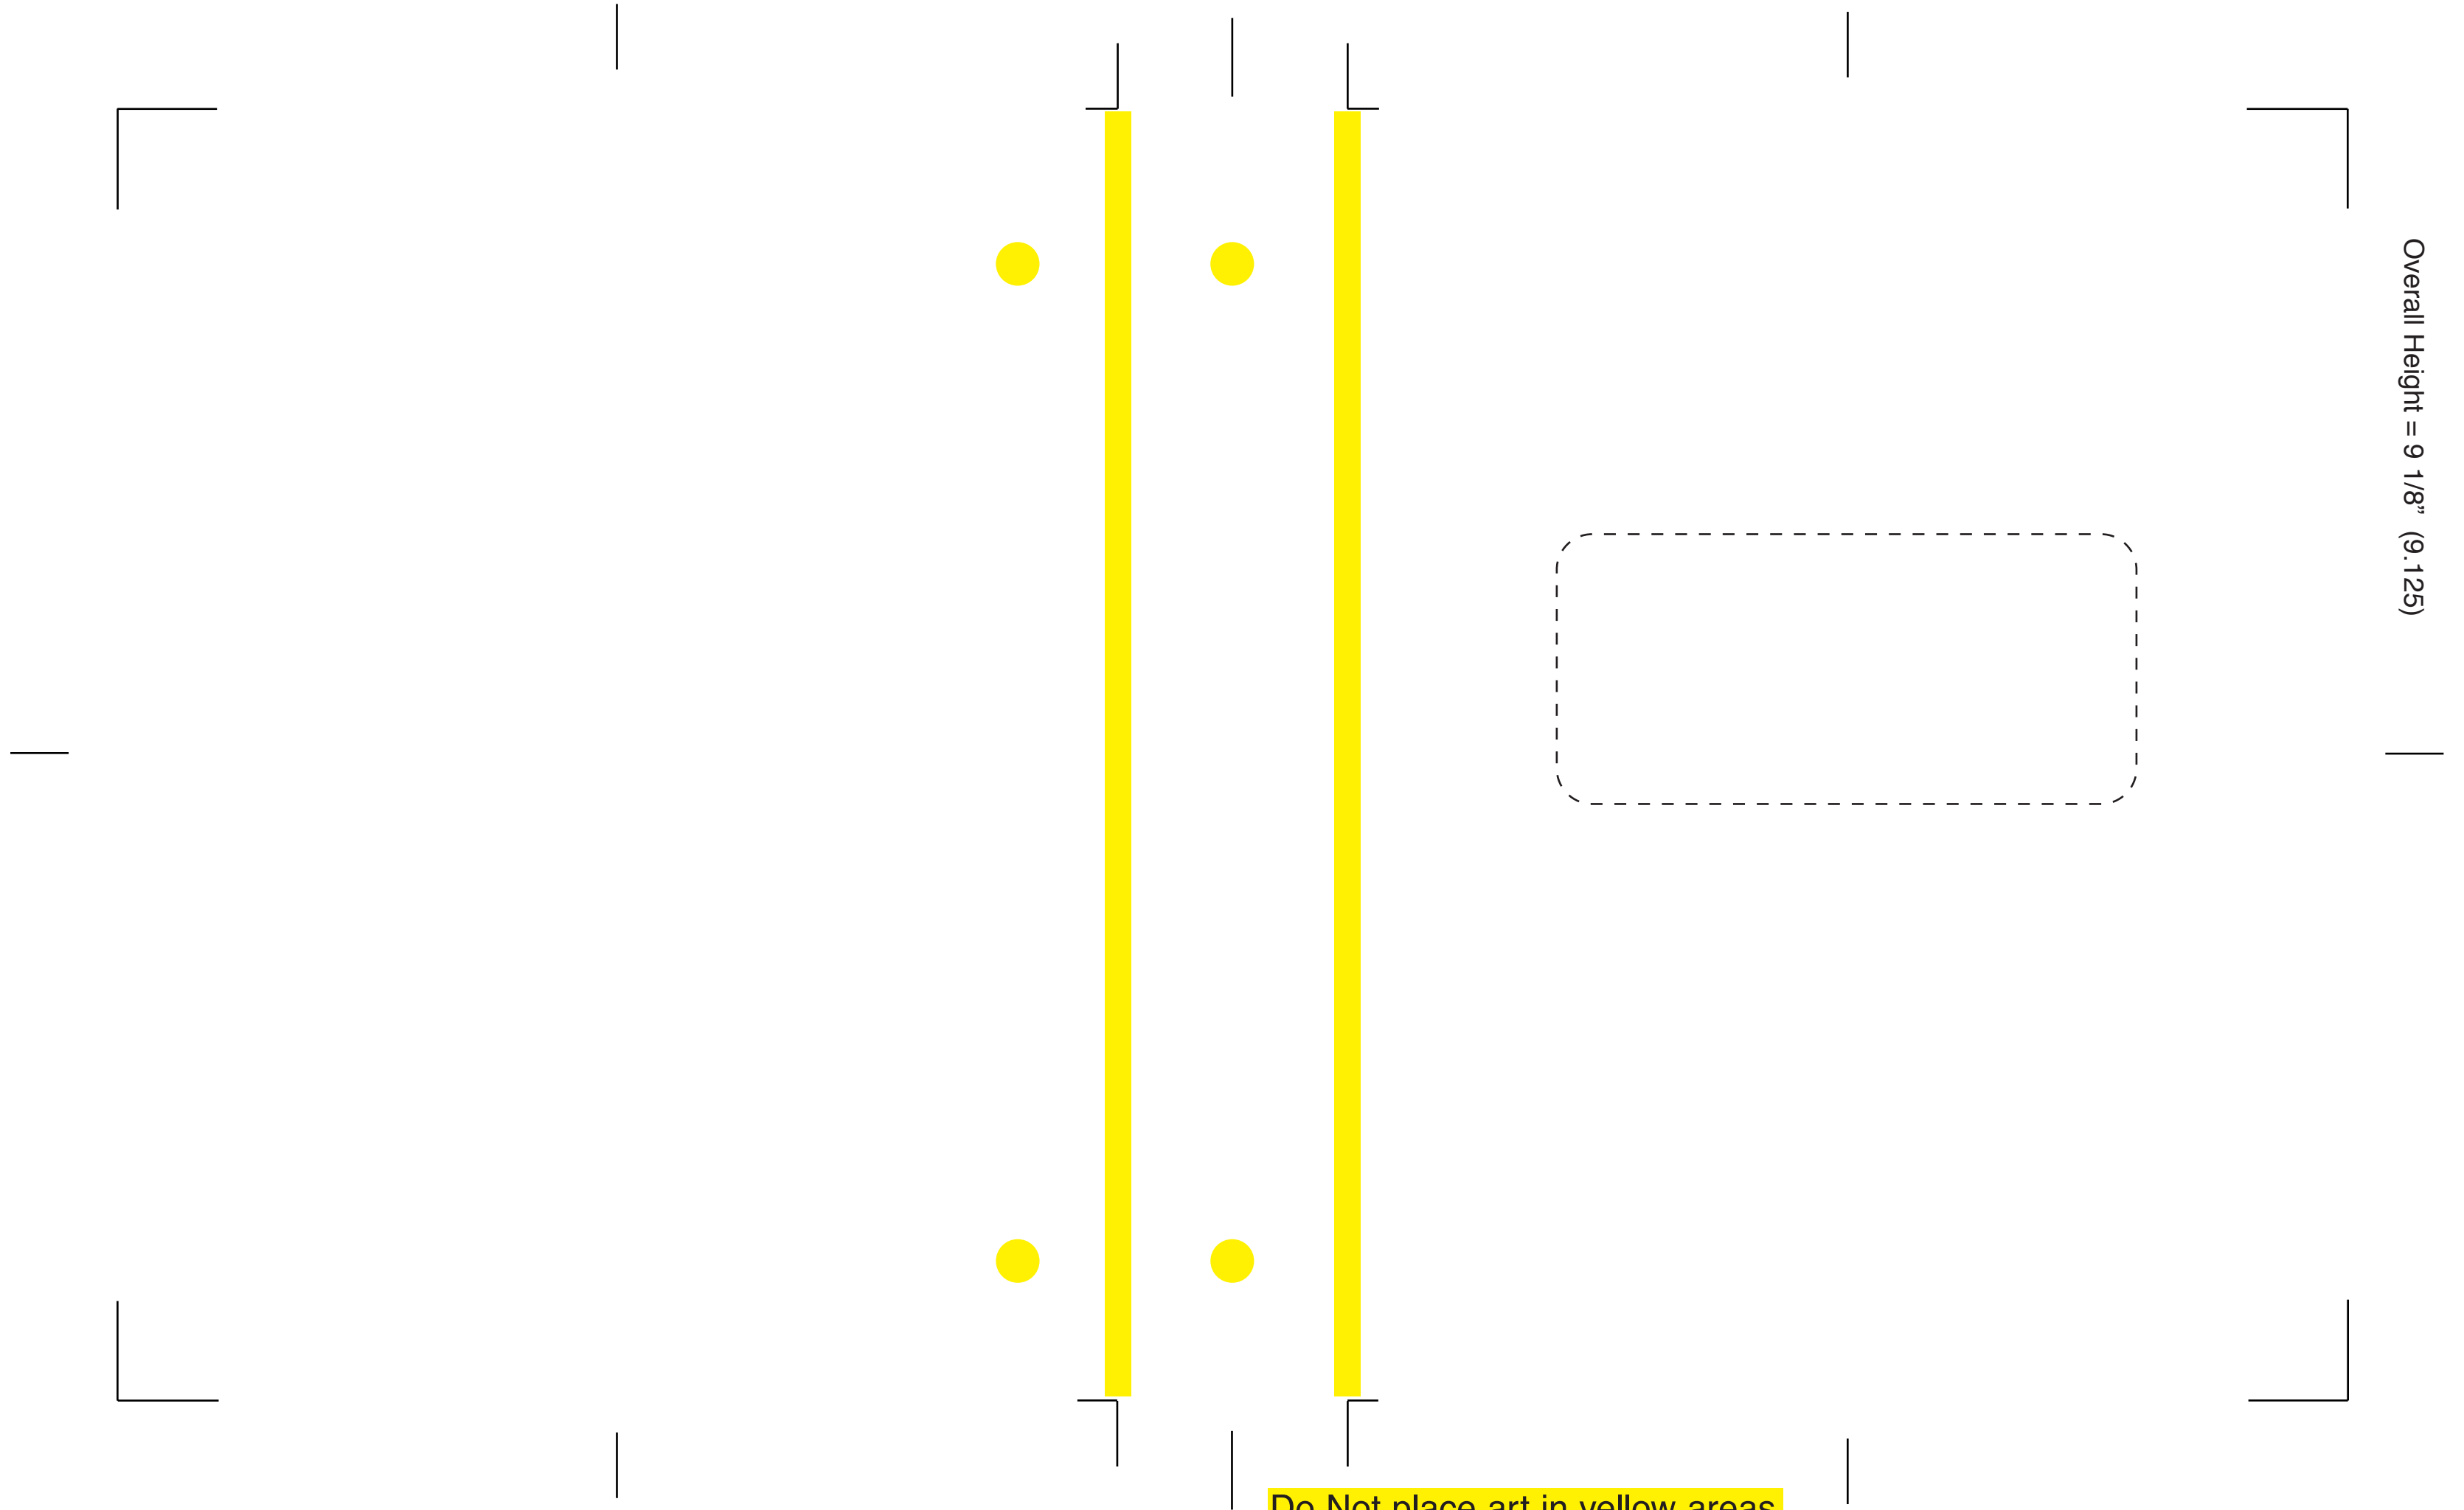

1" Poly Binder-Straight D Ring

Sheet size = 8.5" x 5.5" + .5" Back Cover = 7 1/16" (7.0625)

Spine = 1 5/8" (1.625)

Overall Width = 15 3/4" (15.75)

Overall Height = 9 1/8" (9.125)

Do Not place art in yellow areas