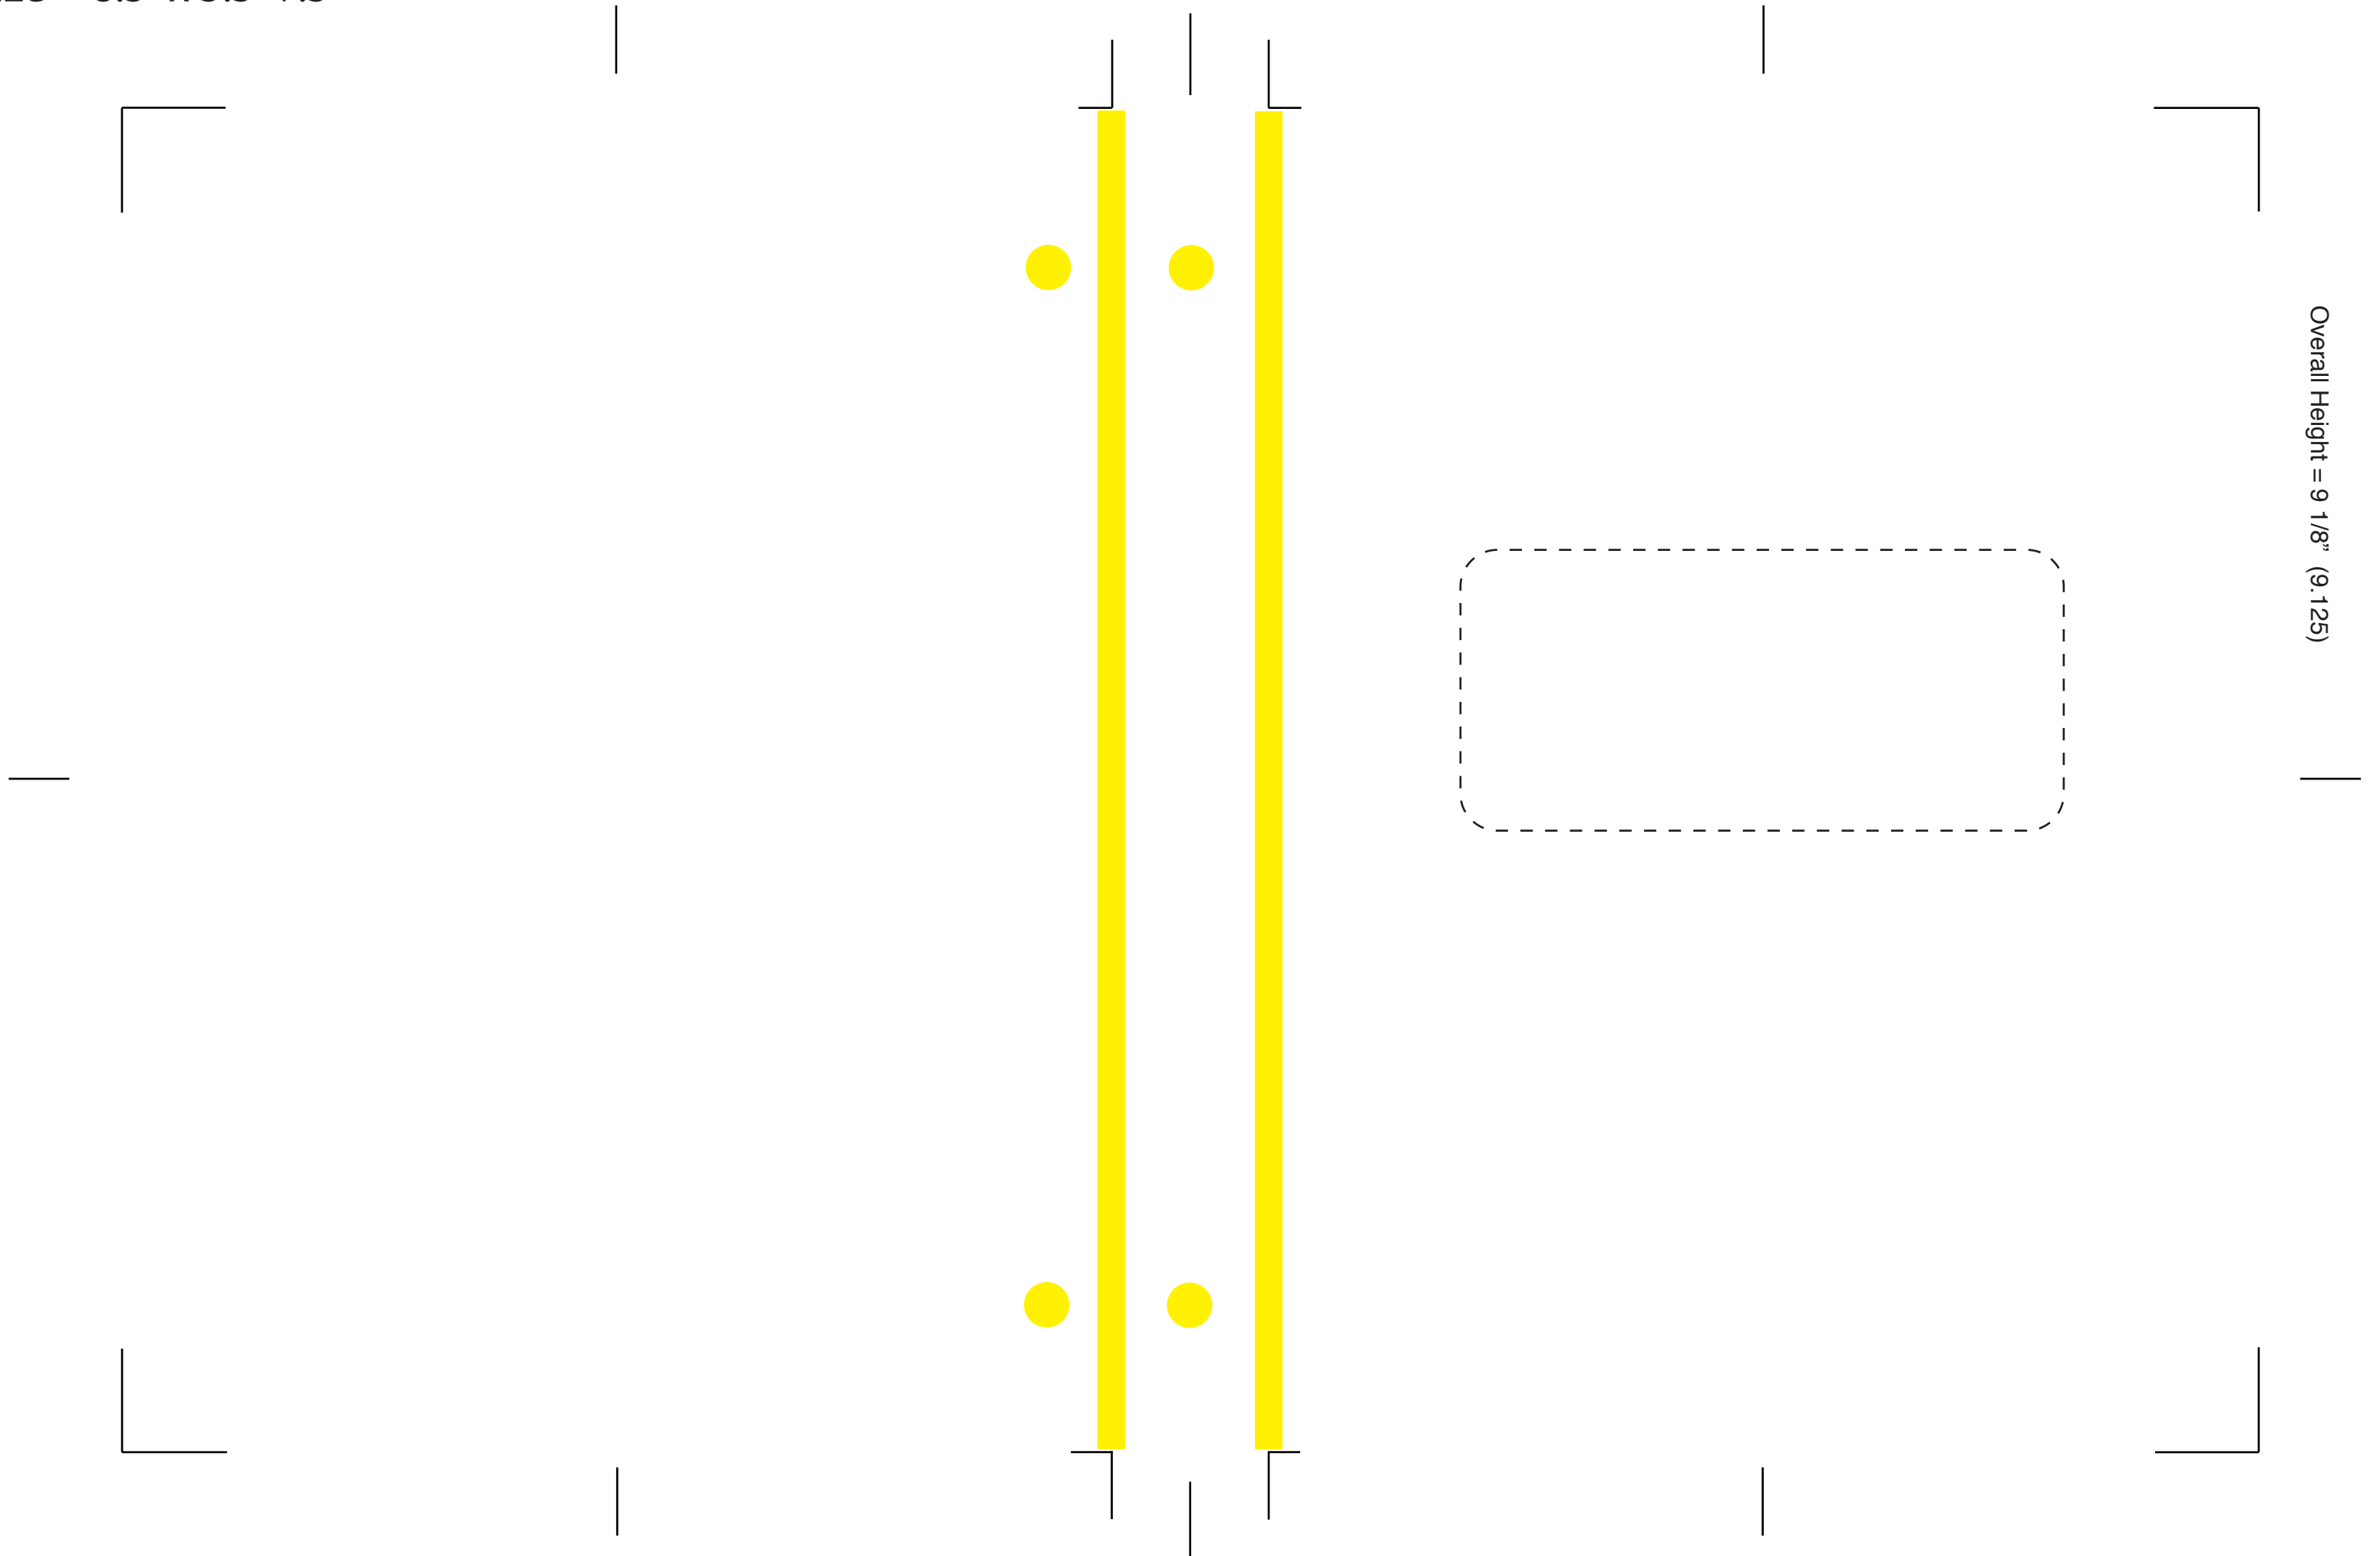

.75" Poly Binder-Round Ring
Sheet size = 8.5" x 5.5"+.5"

Back Cover = 6 23/32" (6.7188)

Spine = 1 1/16" (1.0625)

Overall Width = 14 1/2" (14.5)

Overall Height = 9 1/8" (9.125)

Do Not place art in yellow areas