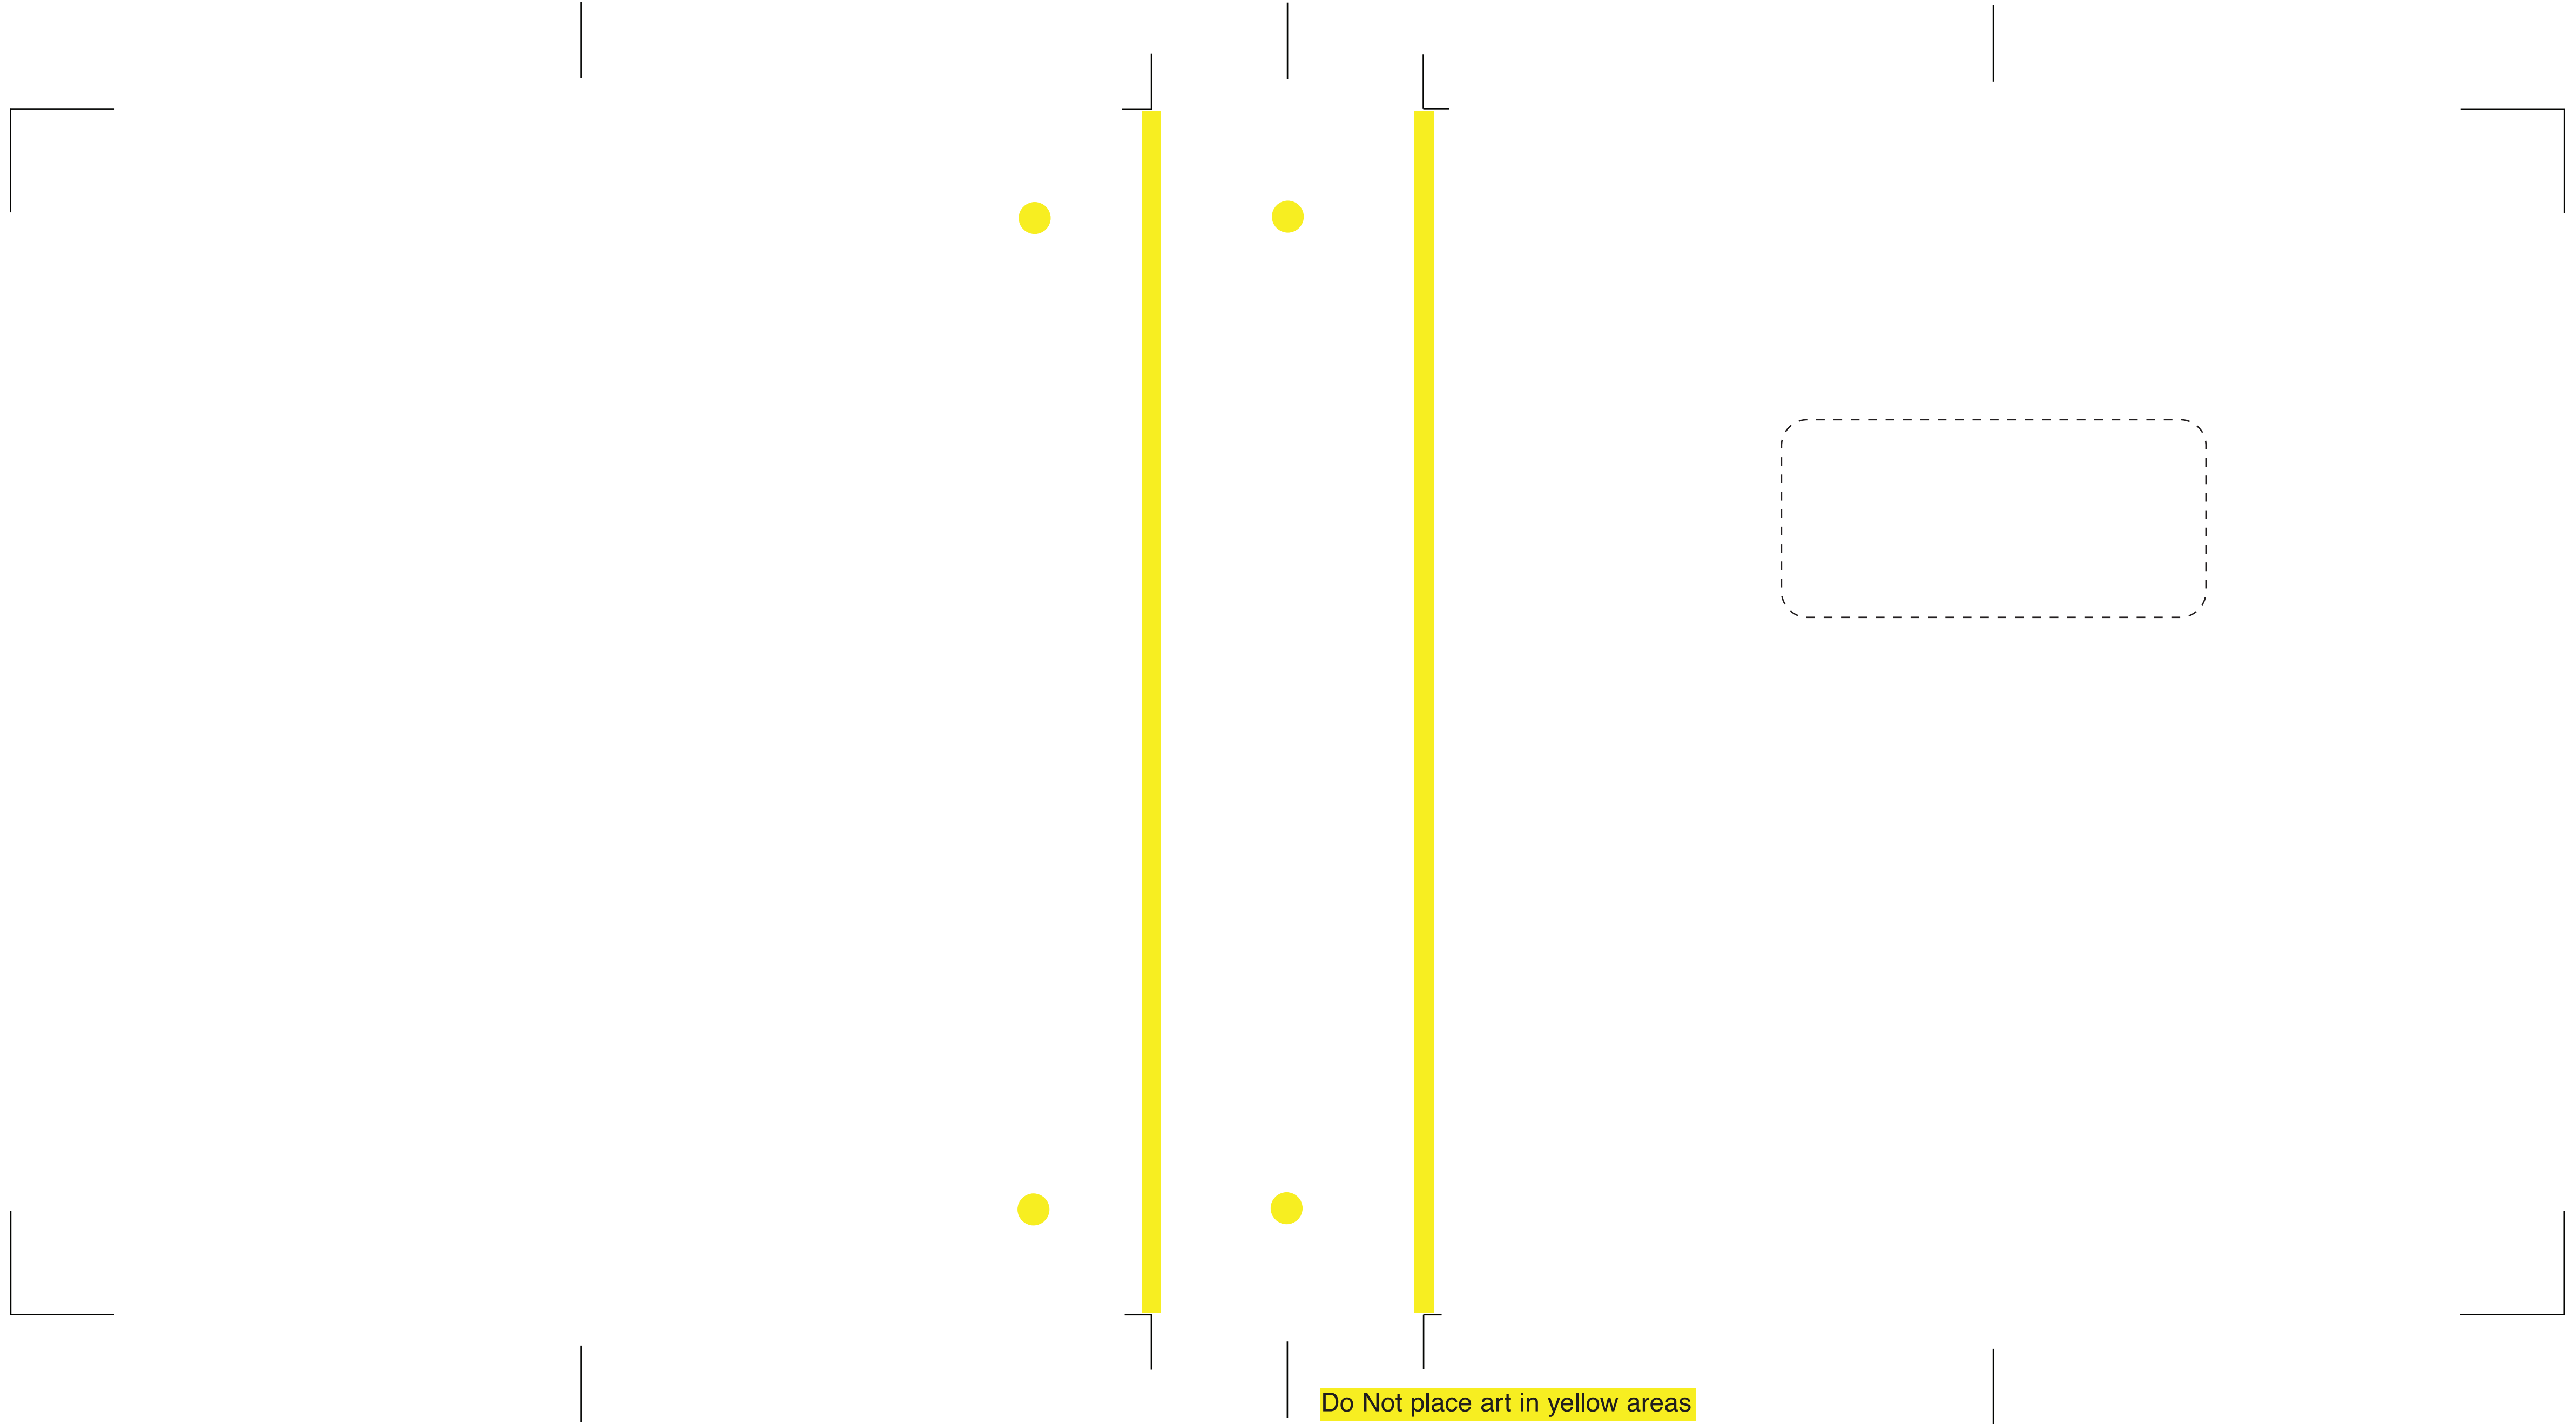

2" Poly Binder-Round Ring
Sheet size = 11" x 8.5"+.5"

Back Cover = 11" (11.0)

Spine = 2 5/8" (2.625)

Overall Width = 24 5/8" (24.625)

Overall Height = 11 5/8" (11.625)

Do Not place art in yellow areas